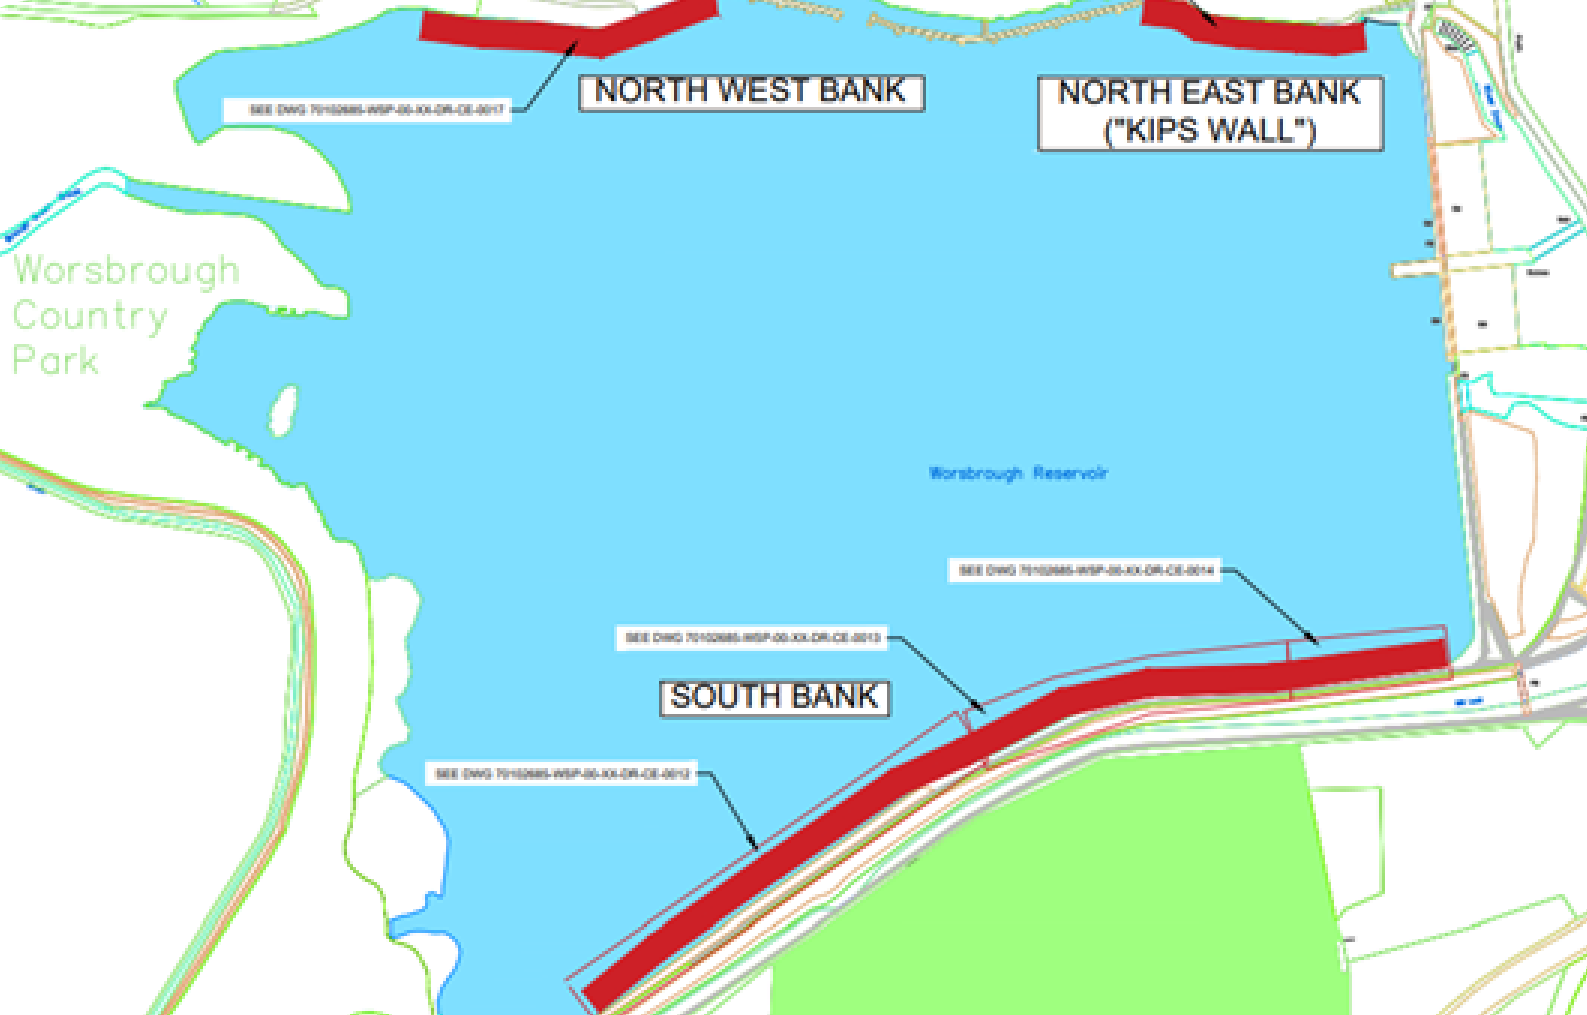

WHEN WILL THE WORK BE COMPLETED ?

Construction work to the reservoir will be complete in winter 2023 with elements of landscaping to be complete in Spring 2024

WHAT AREA DOES THIS AFFECT?

Works will affect the entirety of the south fishing platform, the North-west bank including disabled access and the North-east bank (Kips Wall)